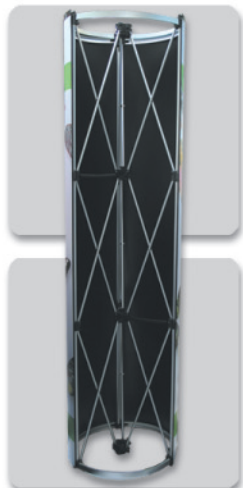

Pop-Up ROUND TOWER

Pop-Up ROUND TOWER SYSTEM

- Ideal for promotion or as a signage where space is small.
- One man operation, fast to set up and easy to use.
- Flexible & versatile.

Panel dimensions(W x D):
640mm x 2280mm

SPEC

Model No.	Description	Weight	Size (L x H)
PP-RT-1	Pop-Up Round Tower	10kg	640mm X 2280mm X 3panels

Pop-Up Round Tower

Pop-Up Round Tower