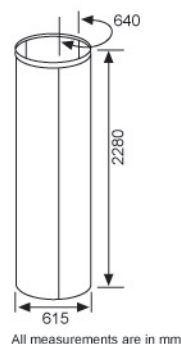

Pop-Up ROUND TOWER

Pop-Up ROUND TOWER SYSTEM

- Ideal for promotion or as a signage where space is small.
- One man operation, fast to set up and easy to use.
- Flexible & versatile.

Panel dimensions(W x D):
640mm x 2280mm

SPEC

Model No.	Description	Weight	Size (L x H)
PP-RT-1	Pop-Up Round Tower	10kg	640mm X 2280mm X 3panels

Pop-Up Round Tower

Pop-Up Round Tower